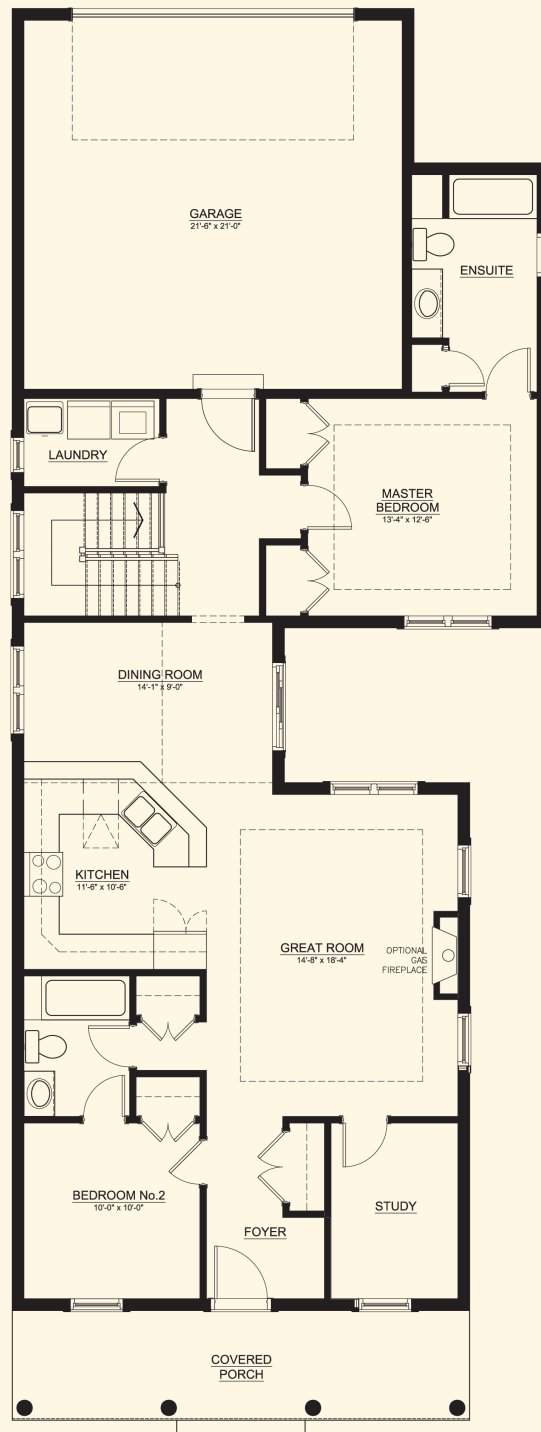

## THE HOPE COTTAGE

1,433 SQ. FT.

With two bedrooms, both with ensuite bathrooms, and a spacious Great Room, this 1,433 sq. ft. home feels much larger.

Whether you are working in your study on a wintry afternoon, or relaxing outside in your private courtyard in the summer, you are sure to feel at home in the Hope Cottage.

# NEW AMHERST

A VILLAGE-CENTRED COMMUNITY

MAIN FLOOR

All dimensions are approximate and generally comprise the greater width by the greater length. Actual useable floor area may vary from that stated, which includes open areas and areas finished below grade where applicable. Elevation renditions are artist's concepts. See sales representative for details. E & OE.

## THE HOPE COTTAGE

1,433 SQ. FT.