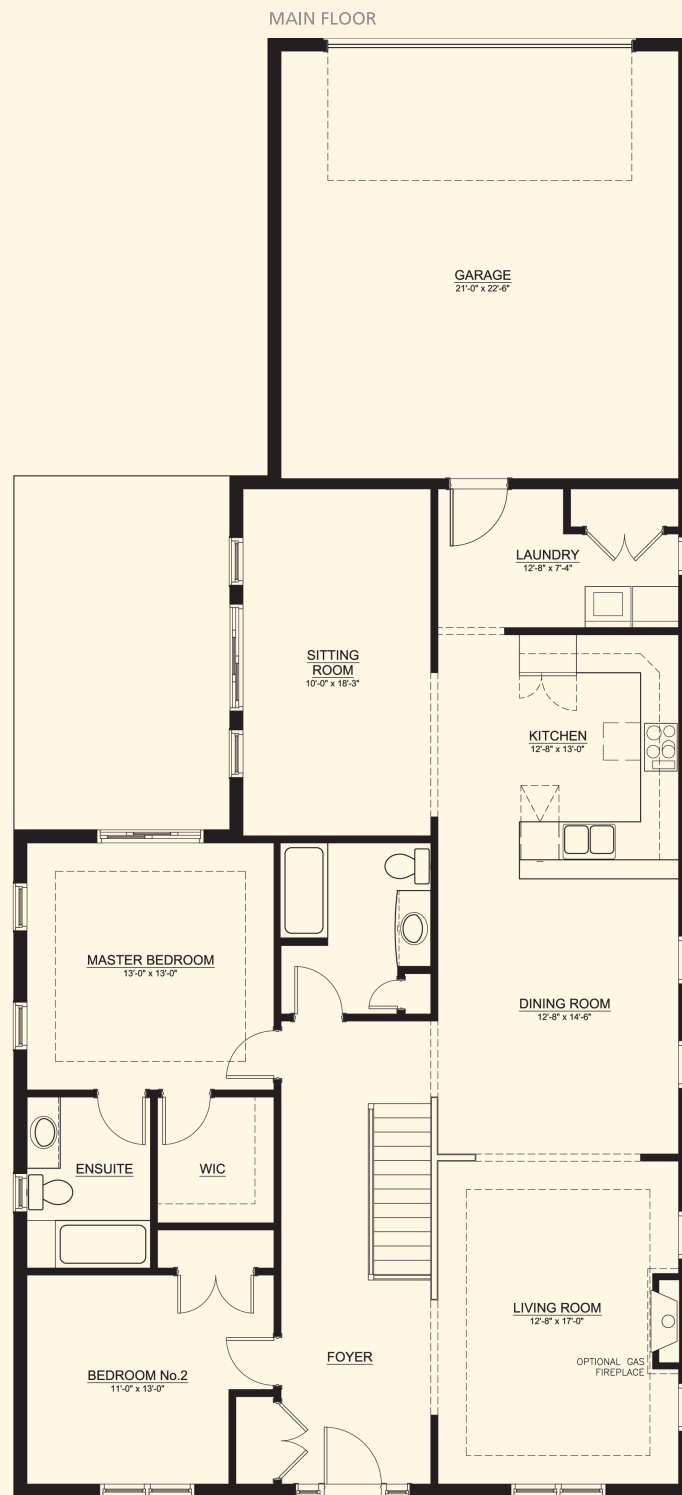

NEW AMHERST

A VILLAGE-CENTRED COMMUNITY

THE ONTARIO COTTAGE

1,695 SQ. FT.