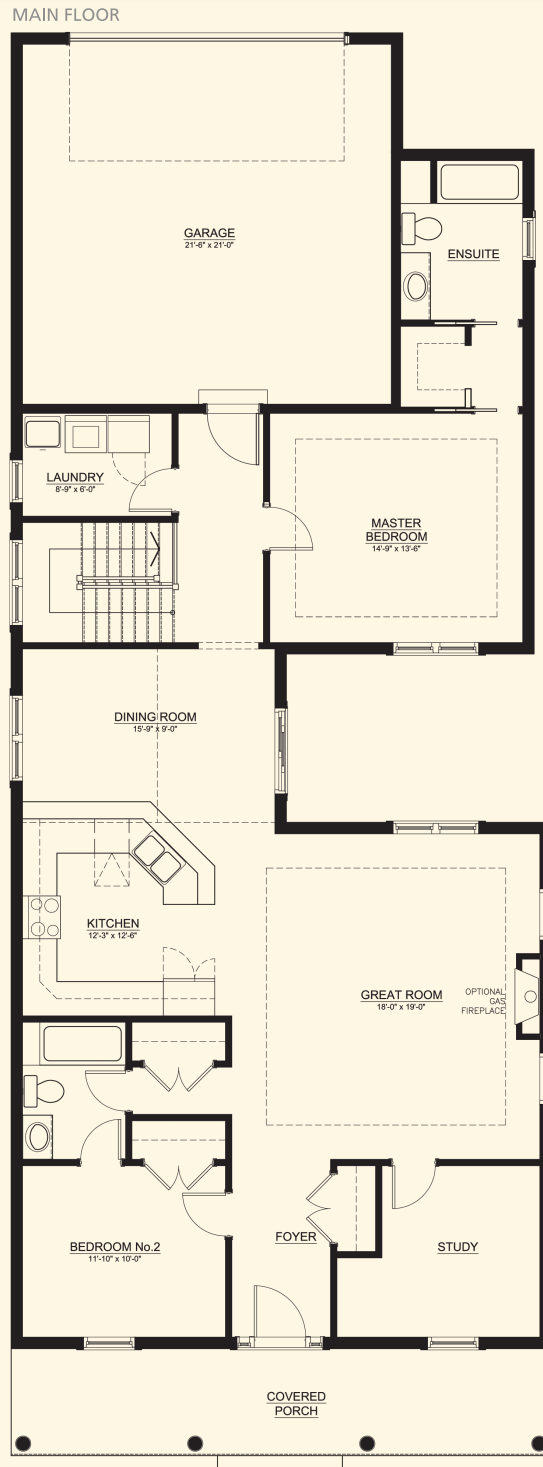

NEW AMHERST

A VILLAGE-CENTRED COMMUNITY

THE CALDWELL

1,690 SQ. FT.

This cozy cottage will catch you at first glance with its charm. The layout is an open concept that provides an easy flow from front to back. This 1,690 sq. ft. bungalow offers a main floor master suite with a spacious walk in closet. The guest bedroom is nicely situated at the front, along with its own ensuite, which permits for privacy. The courtyard and full front porch gives homeowners options for outdoor entertaining.

NEW AMHERST HOME OWNERS
BARRY AND GERI

NEW AMHERST

A VILLAGE-CENTRED COMMUNITY

All dimensions are approximate and generally comprise the greater width by the greater length. Actual useable floor area may vary from that stated, which includes open areas and areas finished below grade where applicable. Elevation renditions are artist's concepts. See sales representative for details. E & OE.

THE CALDWELL

1,690 SQ. FT.