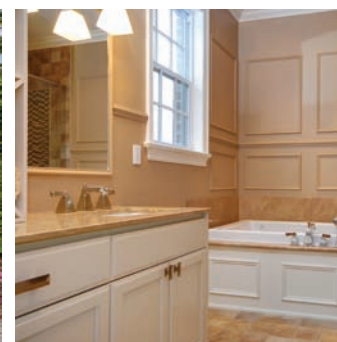

*"New Amherst is alive with friendly neighbours and events which allow us to socialize with each other.
I just love how you can step outside your front door and talk to your neighbours."*

NEW AMHERST HOME OWNER
CHRISTENE