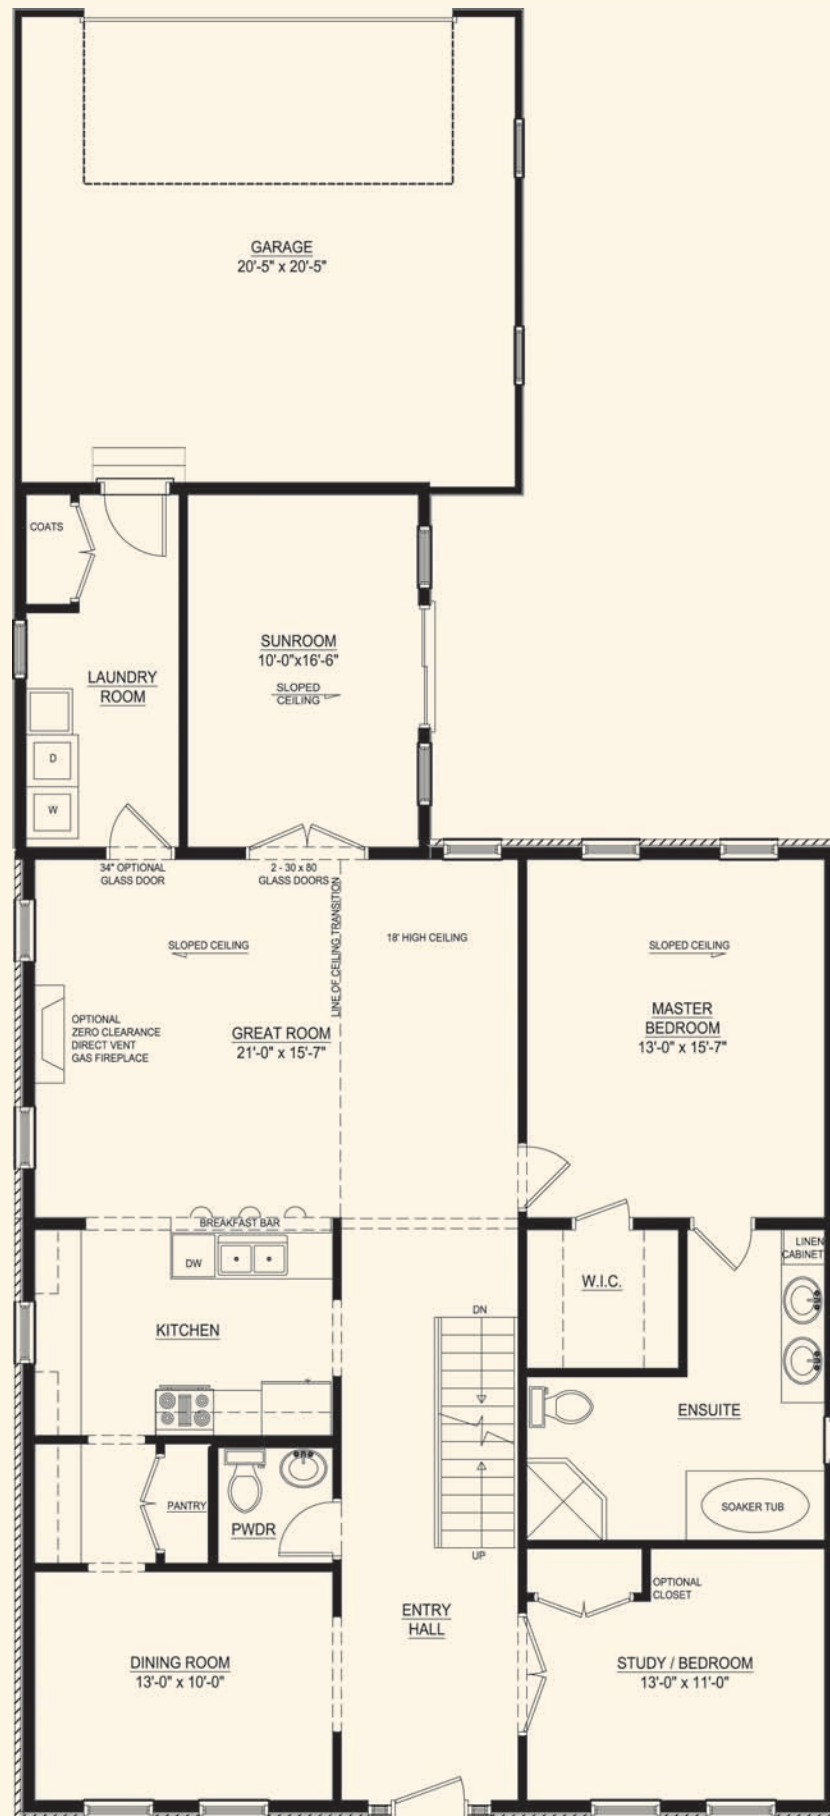

NEW AMHERST

A VILLAGE-CENTRED COMMUNITY

Artist's Rendition

DAVIT

THE COACH HOUSE COTTAGE

1,827 SQ. FT.

ELEVATION B

First impressions mean everything and the Coach House Cottage is no exception. One is beholden by the exquisitely detailed stone-façade complete with brick and siding.

Entertaining is effortless in this well-appointed estate complete with a conveniently located Butler's Pantry. Continue through this airy design to discover an oasis of calm within the charming sunroom – a true gem of this 1, 827 sq. ft estate.

NEW AMHERST HOME OWNER
CHRISTENE

NEW AMHERST

A VILLAGE-CENTRED COMMUNITY

MAIN FLOOR

All dimensions are approximate and generally comprise the greater width by the greater length. Actual useable floor area may vary from that stated, which includes open areas and areas finished below grade where applicable. Elevation renditions are artist's concepts. See sales representative for details. E & OE.

THE COACH HOUSE COTTAGE
1,827 SQ. FT.

ELEVATION B