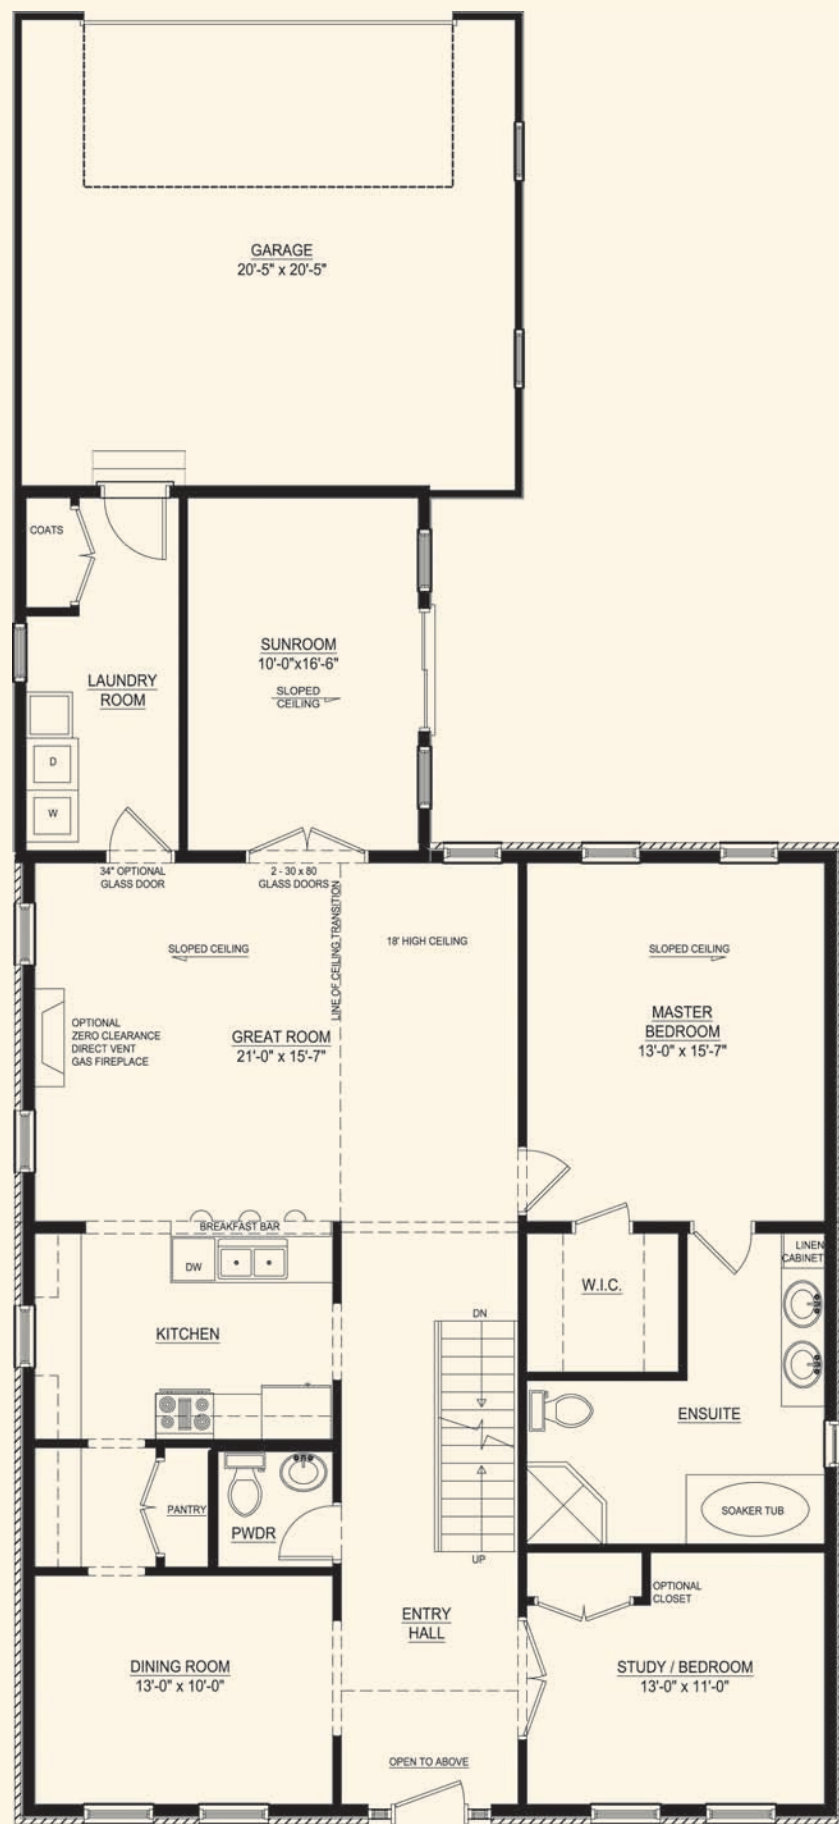

NEW AMHERST

A VILLAGE-CENTRED COMMUNITY

Artist's Rendition

THE COACH HOUSE COTTAGE

1,827 SQ. FT.

TOTAL SQ. FT. WITH LOFT IS 2,437

First impressions mean everything and the Coach House Cottage is no exception. One is beholden by the exquisitely detailed stone-façade complete with brick and Hardie board. Once inside, you are immediately drawn to the sweeping 18 ft. ceilings prominently featured in the Great Room.

Entertaining is effortless in this well-appointed estate complete with a conveniently located Butler's Pantry. Continue through this airy loft design to discover an oasis of calm within the charming sunroom – a true gem of this 2,437 sq. ft. estate.

NEW AMHERST HOME OWNER
CHRISTENE

NEW AMHERST

A VILLAGE-CENTRED COMMUNITY

MAIN FLOOR

UPPER PLAN – 610 SQ. FT.

All dimensions are approximate and generally comprise the greater width by the greater length. Actual useable floor area may vary from that stated, which includes open areas and areas finished below grade where applicable. Elevation renditions are artist's concepts. See sales representative for details. E & OE.

THE COACH HOUSE COTTAGE

1,827 SQ. FT. – TOTAL SQ.FT. WITH LOFT IS 2,437