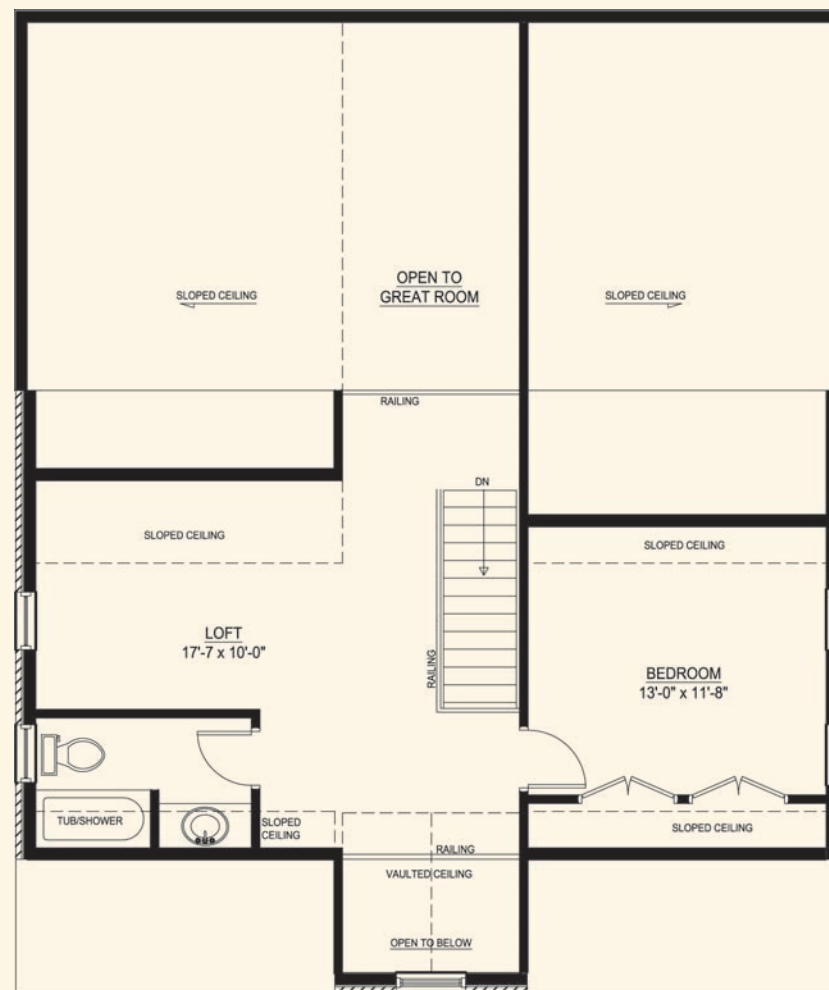

NEW AMHERST

A VILLAGE-CENTRED COMMUNITY

Artist's Rendition

THE COACH HOUSE COTTAGE

1,827 SQ. FT.

TOTAL SQ. FT. WITH LOFT IS 2,437

First impressions mean everything and the Coach House Cottage is no exception. One is beholden by the exquisitely detailed stone-façade complete with brick and Hardie board. Once inside, you are immediately drawn to the sweeping 18 ft. ceilings prominently featured in the Great Room.

Entertaining is effortless in this well-appointed estate complete with a conveniently located Butler's Pantry. Continue through this airy loft design to discover an oasis of calm within the charming sunroom – a true gem of this 2,437 sq. ft. estate.

NEW AMHERST HOME OWNER
CHRISTENE

NEW AMHERST

A VILLAGE-CENTRED COMMUNITY

MAIN FLOOR

UPPER PLAN – 610 SQ. FT.

All dimensions are approximate and generally comprise the greater width by the greater length. Actual useable floor area may vary from that stated, which includes open areas and areas finished below grade where applicable. Elevation renditions are artist's concepts. See sales representative for details. E & OE.

THE COACH HOUSE COTTAGE

1,827 SQ. FT. – TOTAL SQ.FT. WITH LOFT IS 2,437