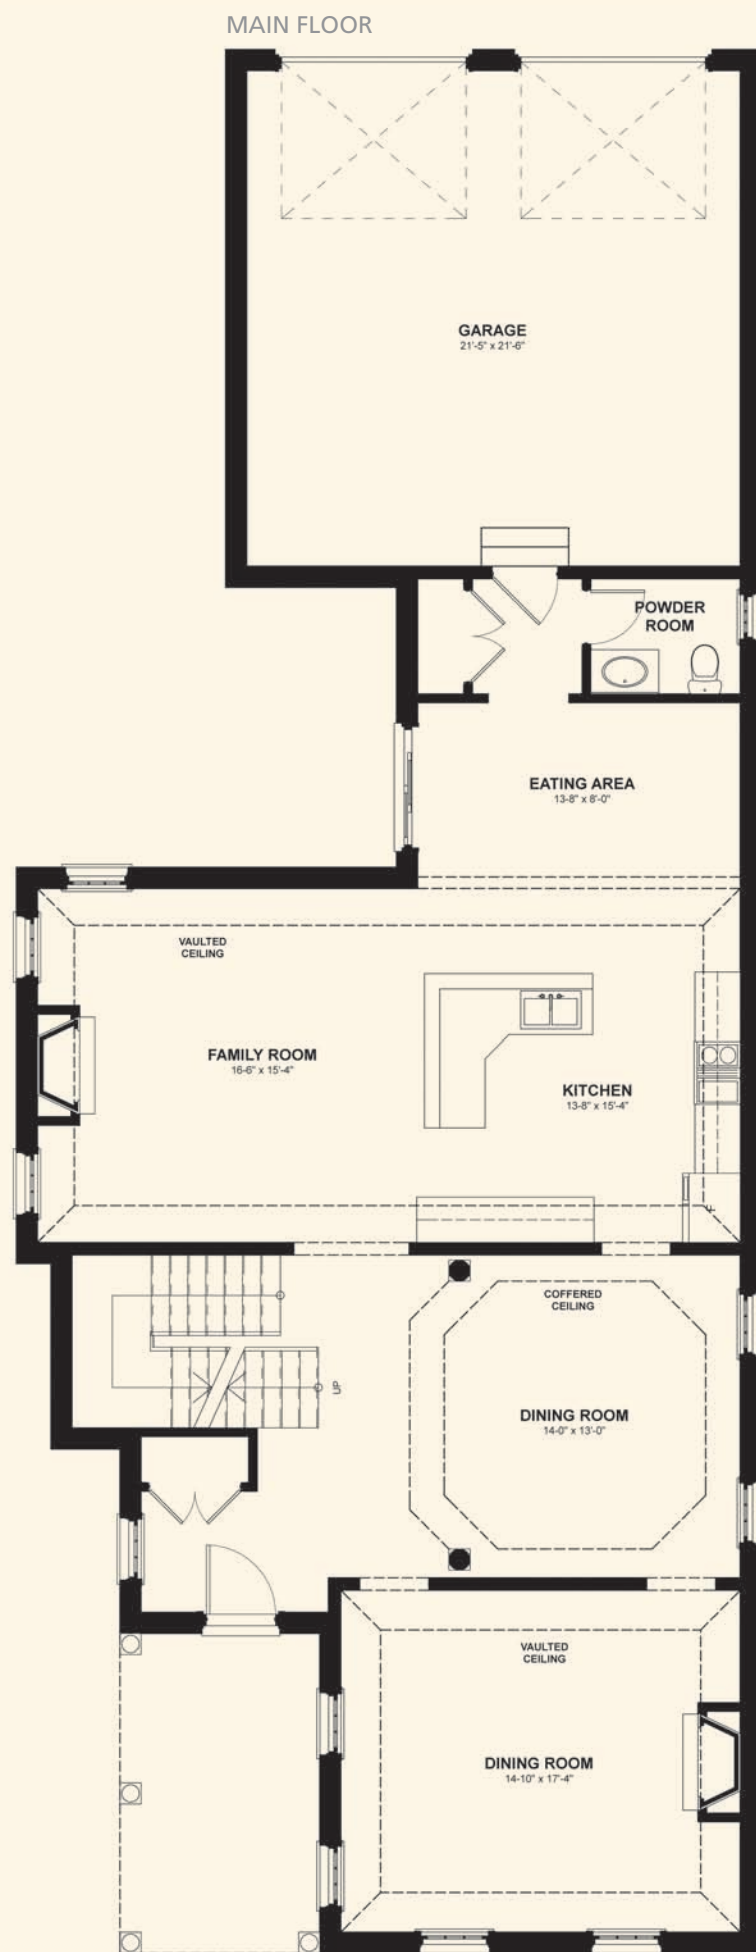

NEW AMHERST

A VILLAGE-CENTRED COMMUNITY

Artist's Rendition

THE LAKEPORT ESTATE

2,640 SQ. FT.

The Lakeport Estate offers the growing family large secondary bedrooms with private access to a shared 3 piece bathroom, while the master suite is endowed with vaulted ceilings, a private balcony, and a four piece ensuite bathroom with dual wash basins.

On the main floor, splendid use of the space in the family room and kitchen encourages interaction without restriction. In addition, a distinctive coffered ceiling details the formal dining space without limiting movement.

NEW AMHERST HOME OWNERS
ASHLEY AND ADAM

NEW AMHERST

A VILLAGE-CENTRED COMMUNITY

All dimensions are approximate and generally comprise the greater width by the greater length. Actual useable floor area may vary from that stated, which includes open areas and areas finished below grade where applicable. Elevation renditions are artist's concepts. See sales representative for details. E & OE.

THE LAKEPORT ESTATE

2,640 SQ. FT.