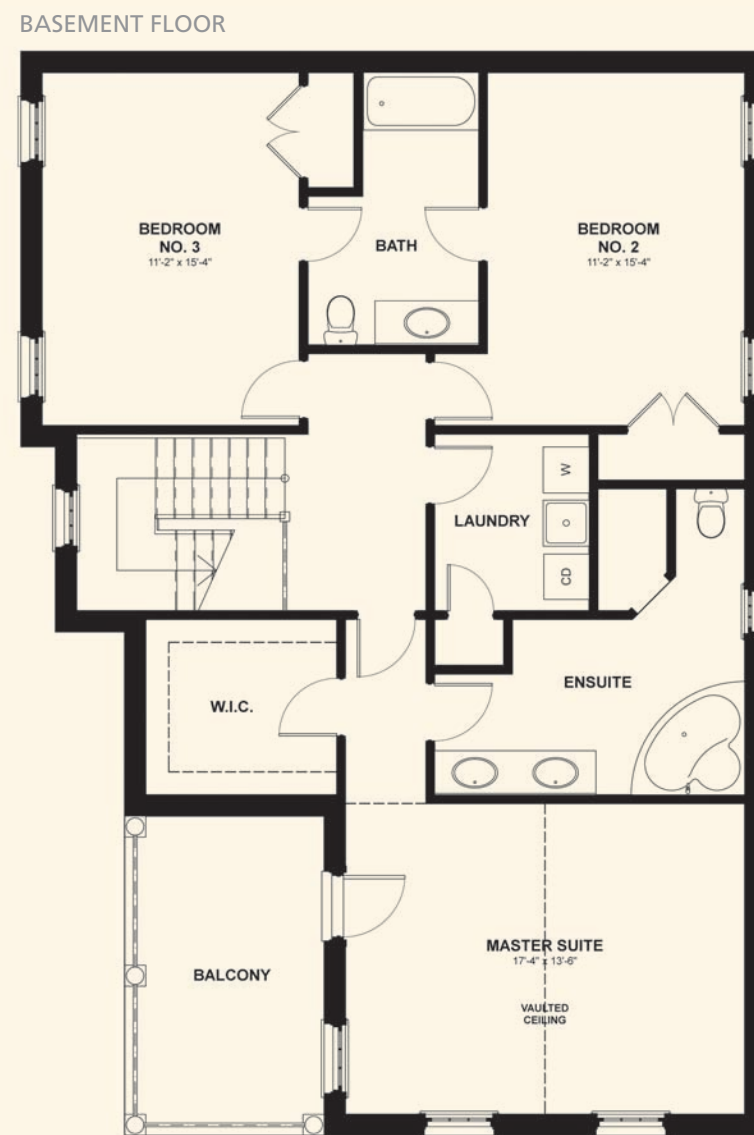

NEW AMHERST

A VILLAGE-CENTRED COMMUNITY

Artist's Rendition

THE LAKEPORT ESTATE

2,640 SQ. FT.

The Lakeport Estate offers the growing family large secondary bedrooms with private access to a shared 3 piece bathroom, while the master suite is endowed with vaulted ceilings, a private balcony, and a four piece ensuite bathroom with dual wash basins.

On the main floor, splendid use of the space in the family room and kitchen encourages interaction without restriction. In addition, a distinctive coffered ceiling details the formal dining space without limiting movement.

NEW AMHERST HOME OWNERS
ASHLEY AND ADAM

NEW AMHERST

A VILLAGE-CENTRED COMMUNITY

All dimensions are approximate and generally comprise the greater width by the greater length. Actual useable floor area may vary from that stated, which includes open areas and areas finished below grade where applicable. Elevation renditions are artist's concepts. See sales representative for details. E & OE.

THE LAKEPORT ESTATE

2,640 SQ. FT.