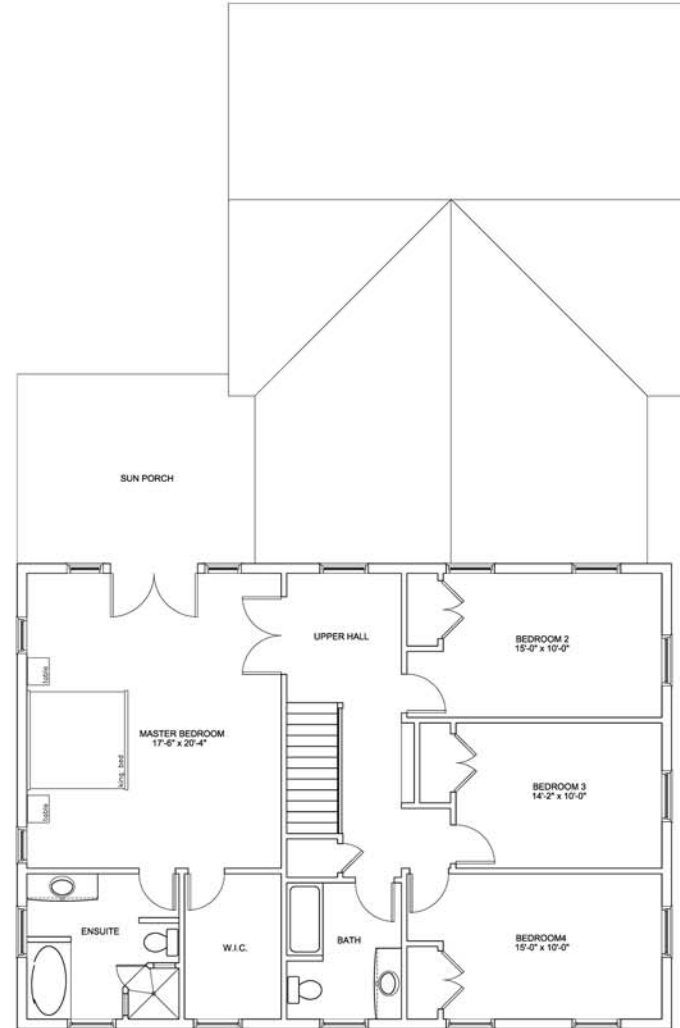

## MAIN FLOOR

## UPPER FLOOR

All dimensions are approximate and generally comprise the greater width by the greater length. Actual usable floor area may vary from that stated, which includes open areas and areas finished below grade where applicable. Elevation renditions are designer's concepts. See sales representative for details.

## DORSET HOUSE

3,195 SQ. FT.

**KIEFFER HOMES LTD.**  
FINE HOME BUILDERS