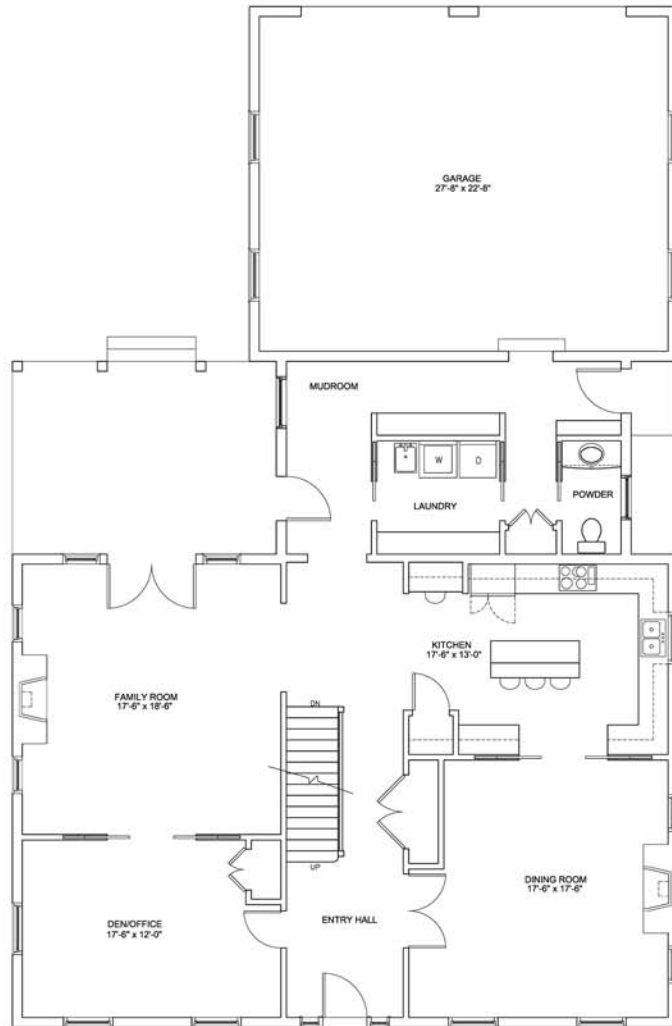

## MAIN FLOOR

## UPPER FLOOR

All dimensions are approximate and generally comprise the greater width by the greater length. Actual usable floor area may vary from that stated, which includes open areas and areas finished below grade where applicable. Elevation renditions are designer's concepts. See sales representative for details.

## DORSET HOUSE

3,195 SQ. FT.

**KIEFFER HOMES LTD.**  
FINE HOME BUILDERS