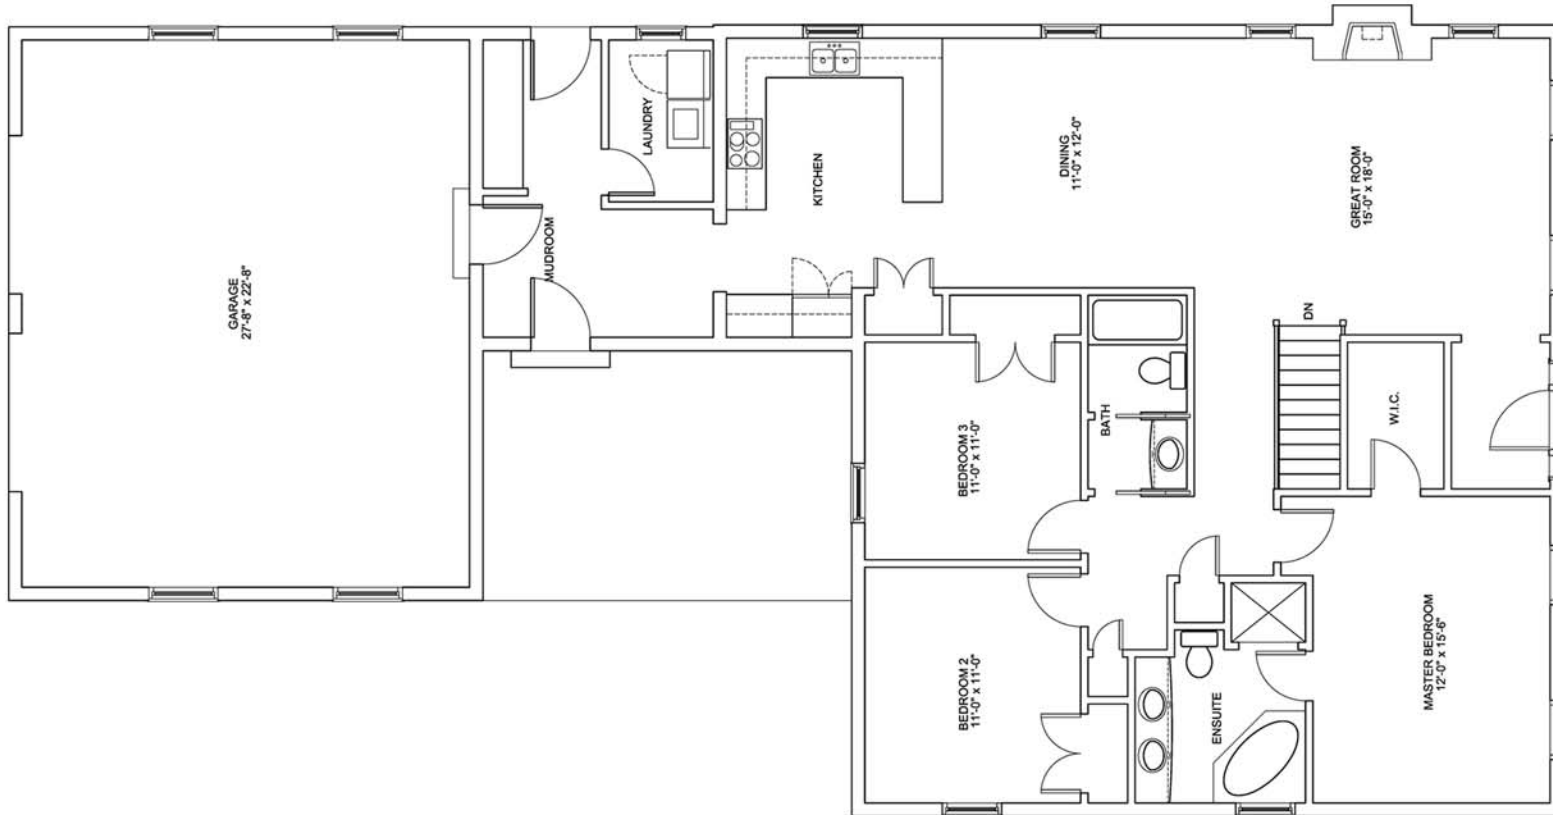

MAIN FLOOR

All dimensions are approximate and generally comprise the greater width by the greater length. Actual usable floor area may vary from that stated, which includes open areas and areas finished below grade where applicable. Elevation renditions are designer's concepts. See sales representative for details.

PRAIRIE HOUSE
1,575 SQ. FT.

KIEFFER HOMES LTD.
FINE HOME BUILDERS