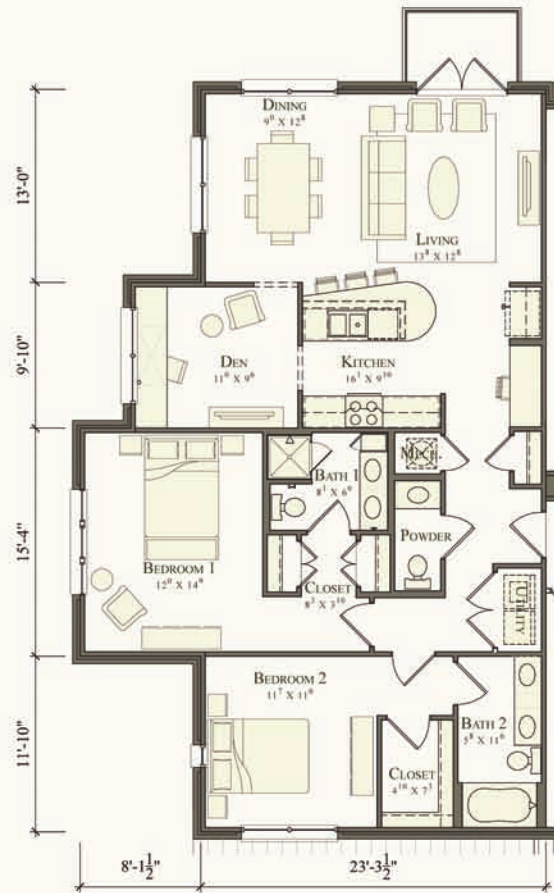

HARRIS BUILDING

EATON ALTERNATE

UNIT B3
1,279 NSF
1,319 GSF

New Amherst - Main Street

April 14th, 2010

SCALE 1/8" = 1'-0"