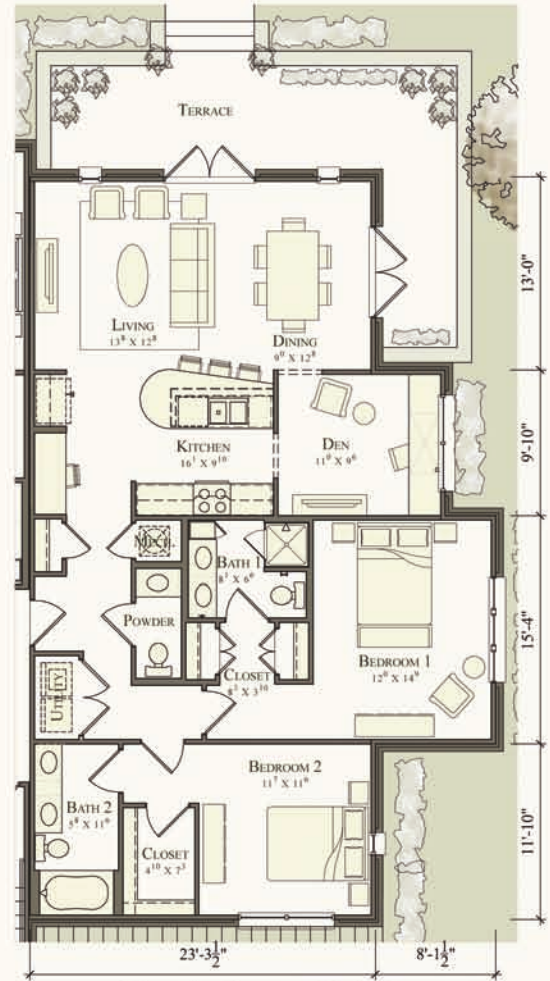

# HARRIS BUILDING

EATON

UNIT B3A  
1,279 NSF  
1,530 GSF

New Amherst - Main Street

April 14th, 2010

SCALE 1/8" = 1'-0"