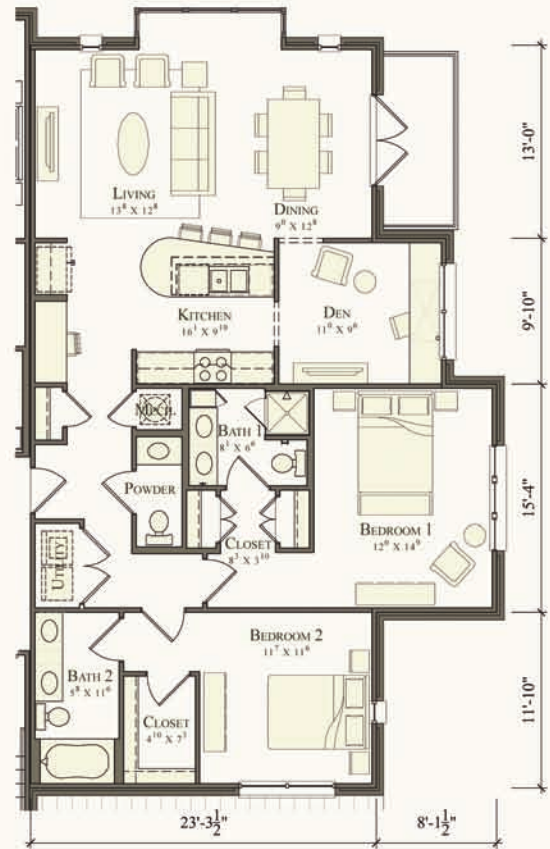

# HARRIS BUILDING

## WELLINGTON

UNIT B3B  
1,302 NSF  
1,362 GSF

New Amherst - Main Street  
April 14th, 2010

SCALE 1/8" = 1'-0"