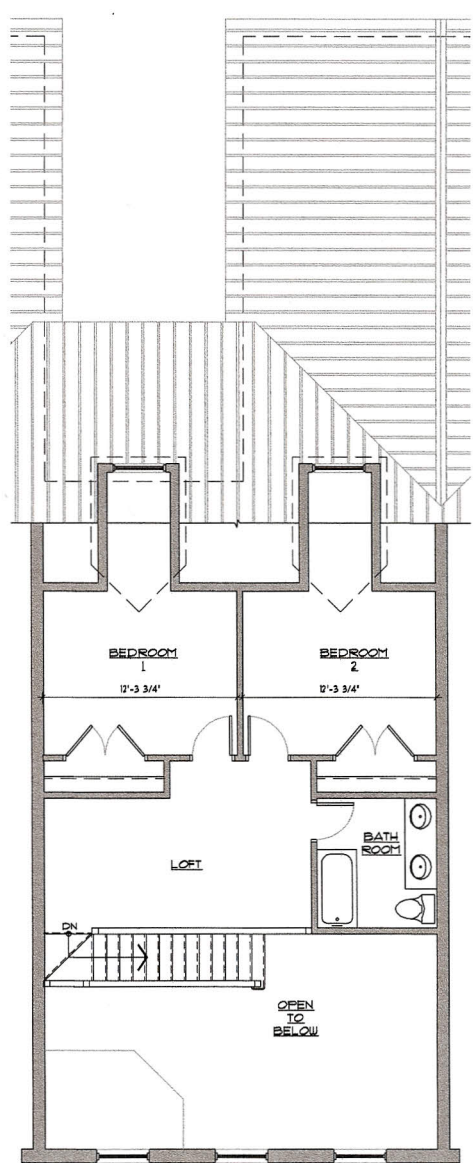

GND. FLR. AREA = 1219 SQ. FT.  
 GARAGE AREA = 250 SQ. FT.

LOFT AREA = 663 SQ. FT.

INTERIOR UNIT